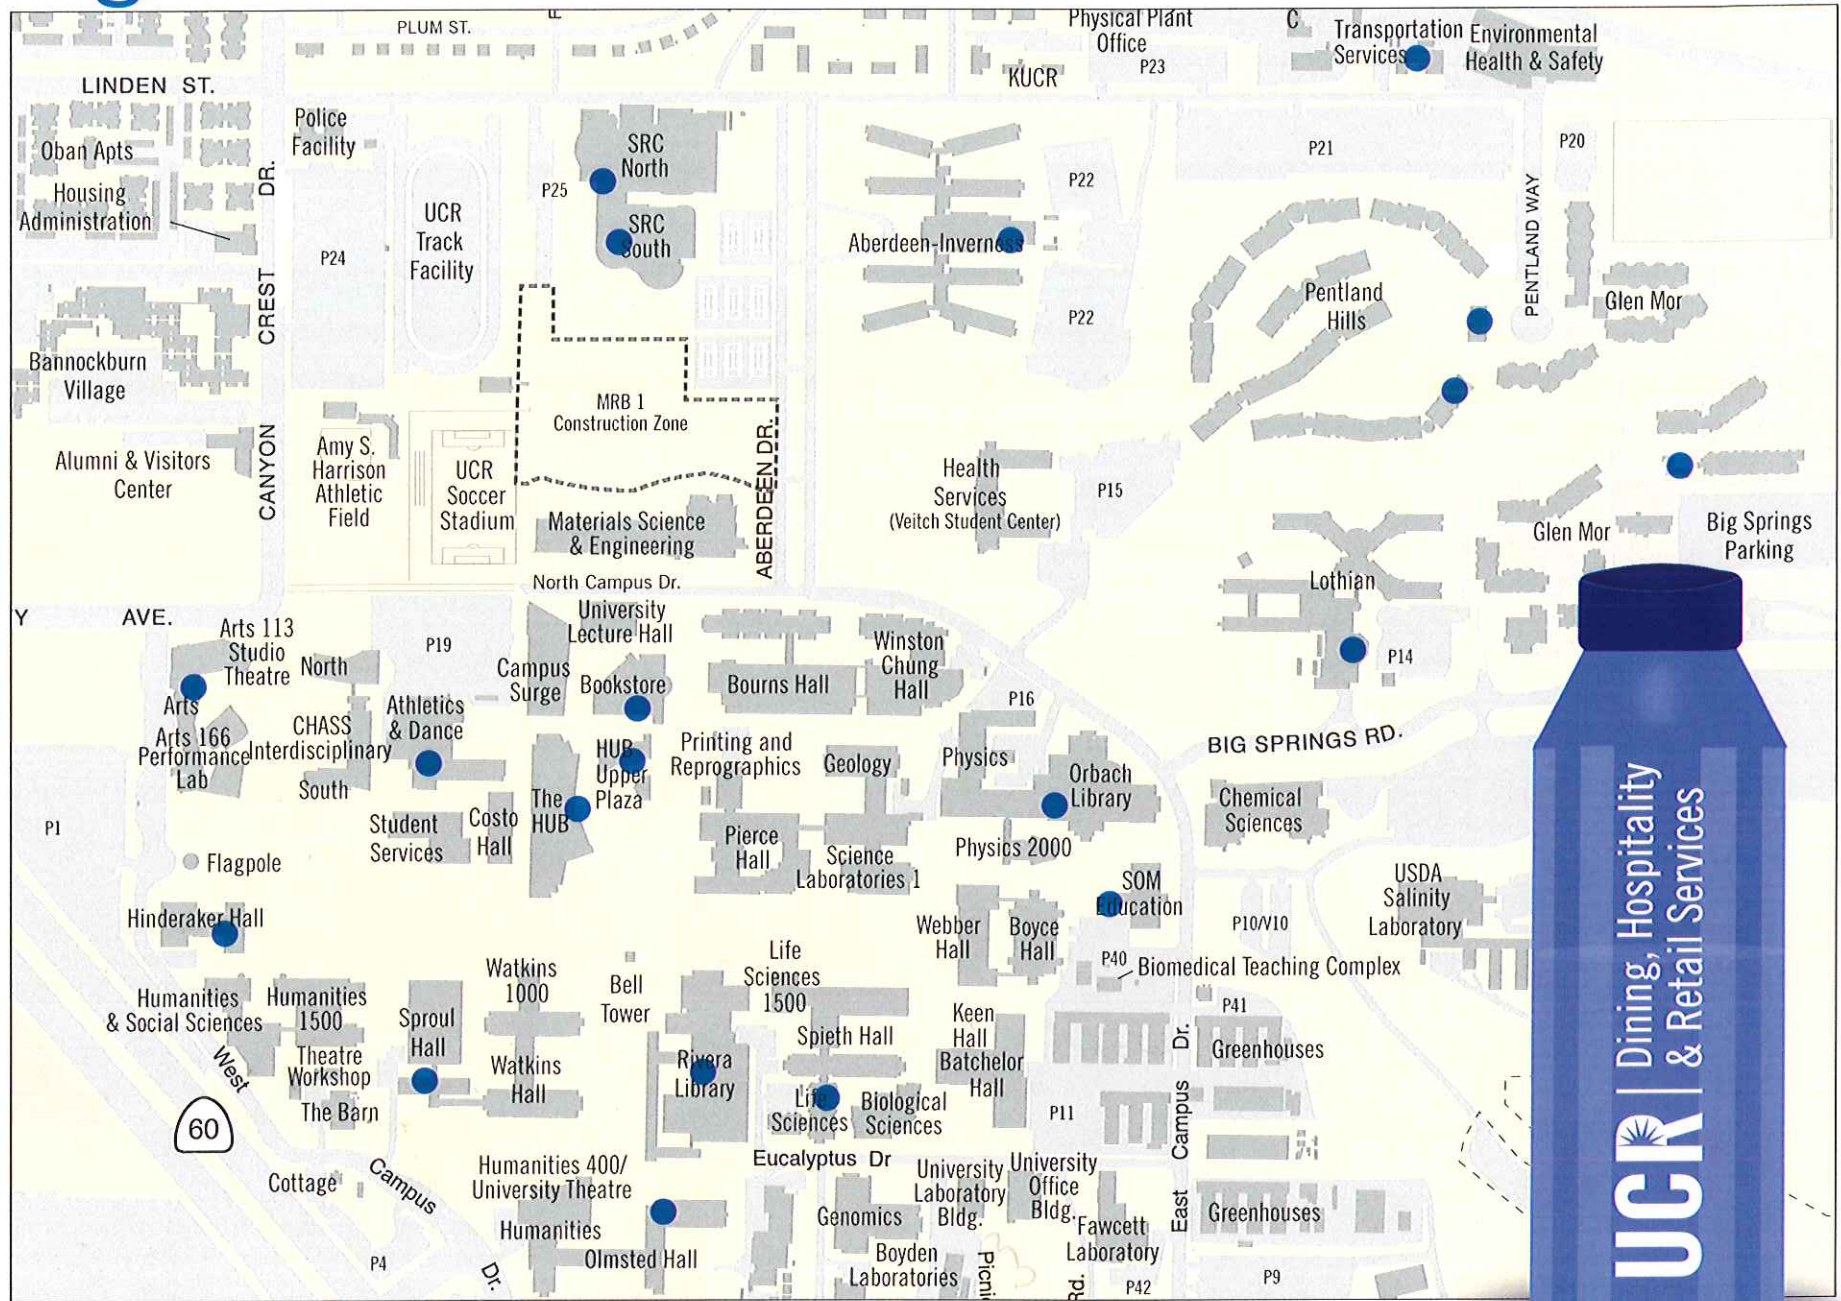

# A guide to refillable water stations at UCR

● Water Refill Station Know where other refillable water stations are located? Please email [mkaplan@ucr.edu](mailto:mkaplan@ucr.edu).